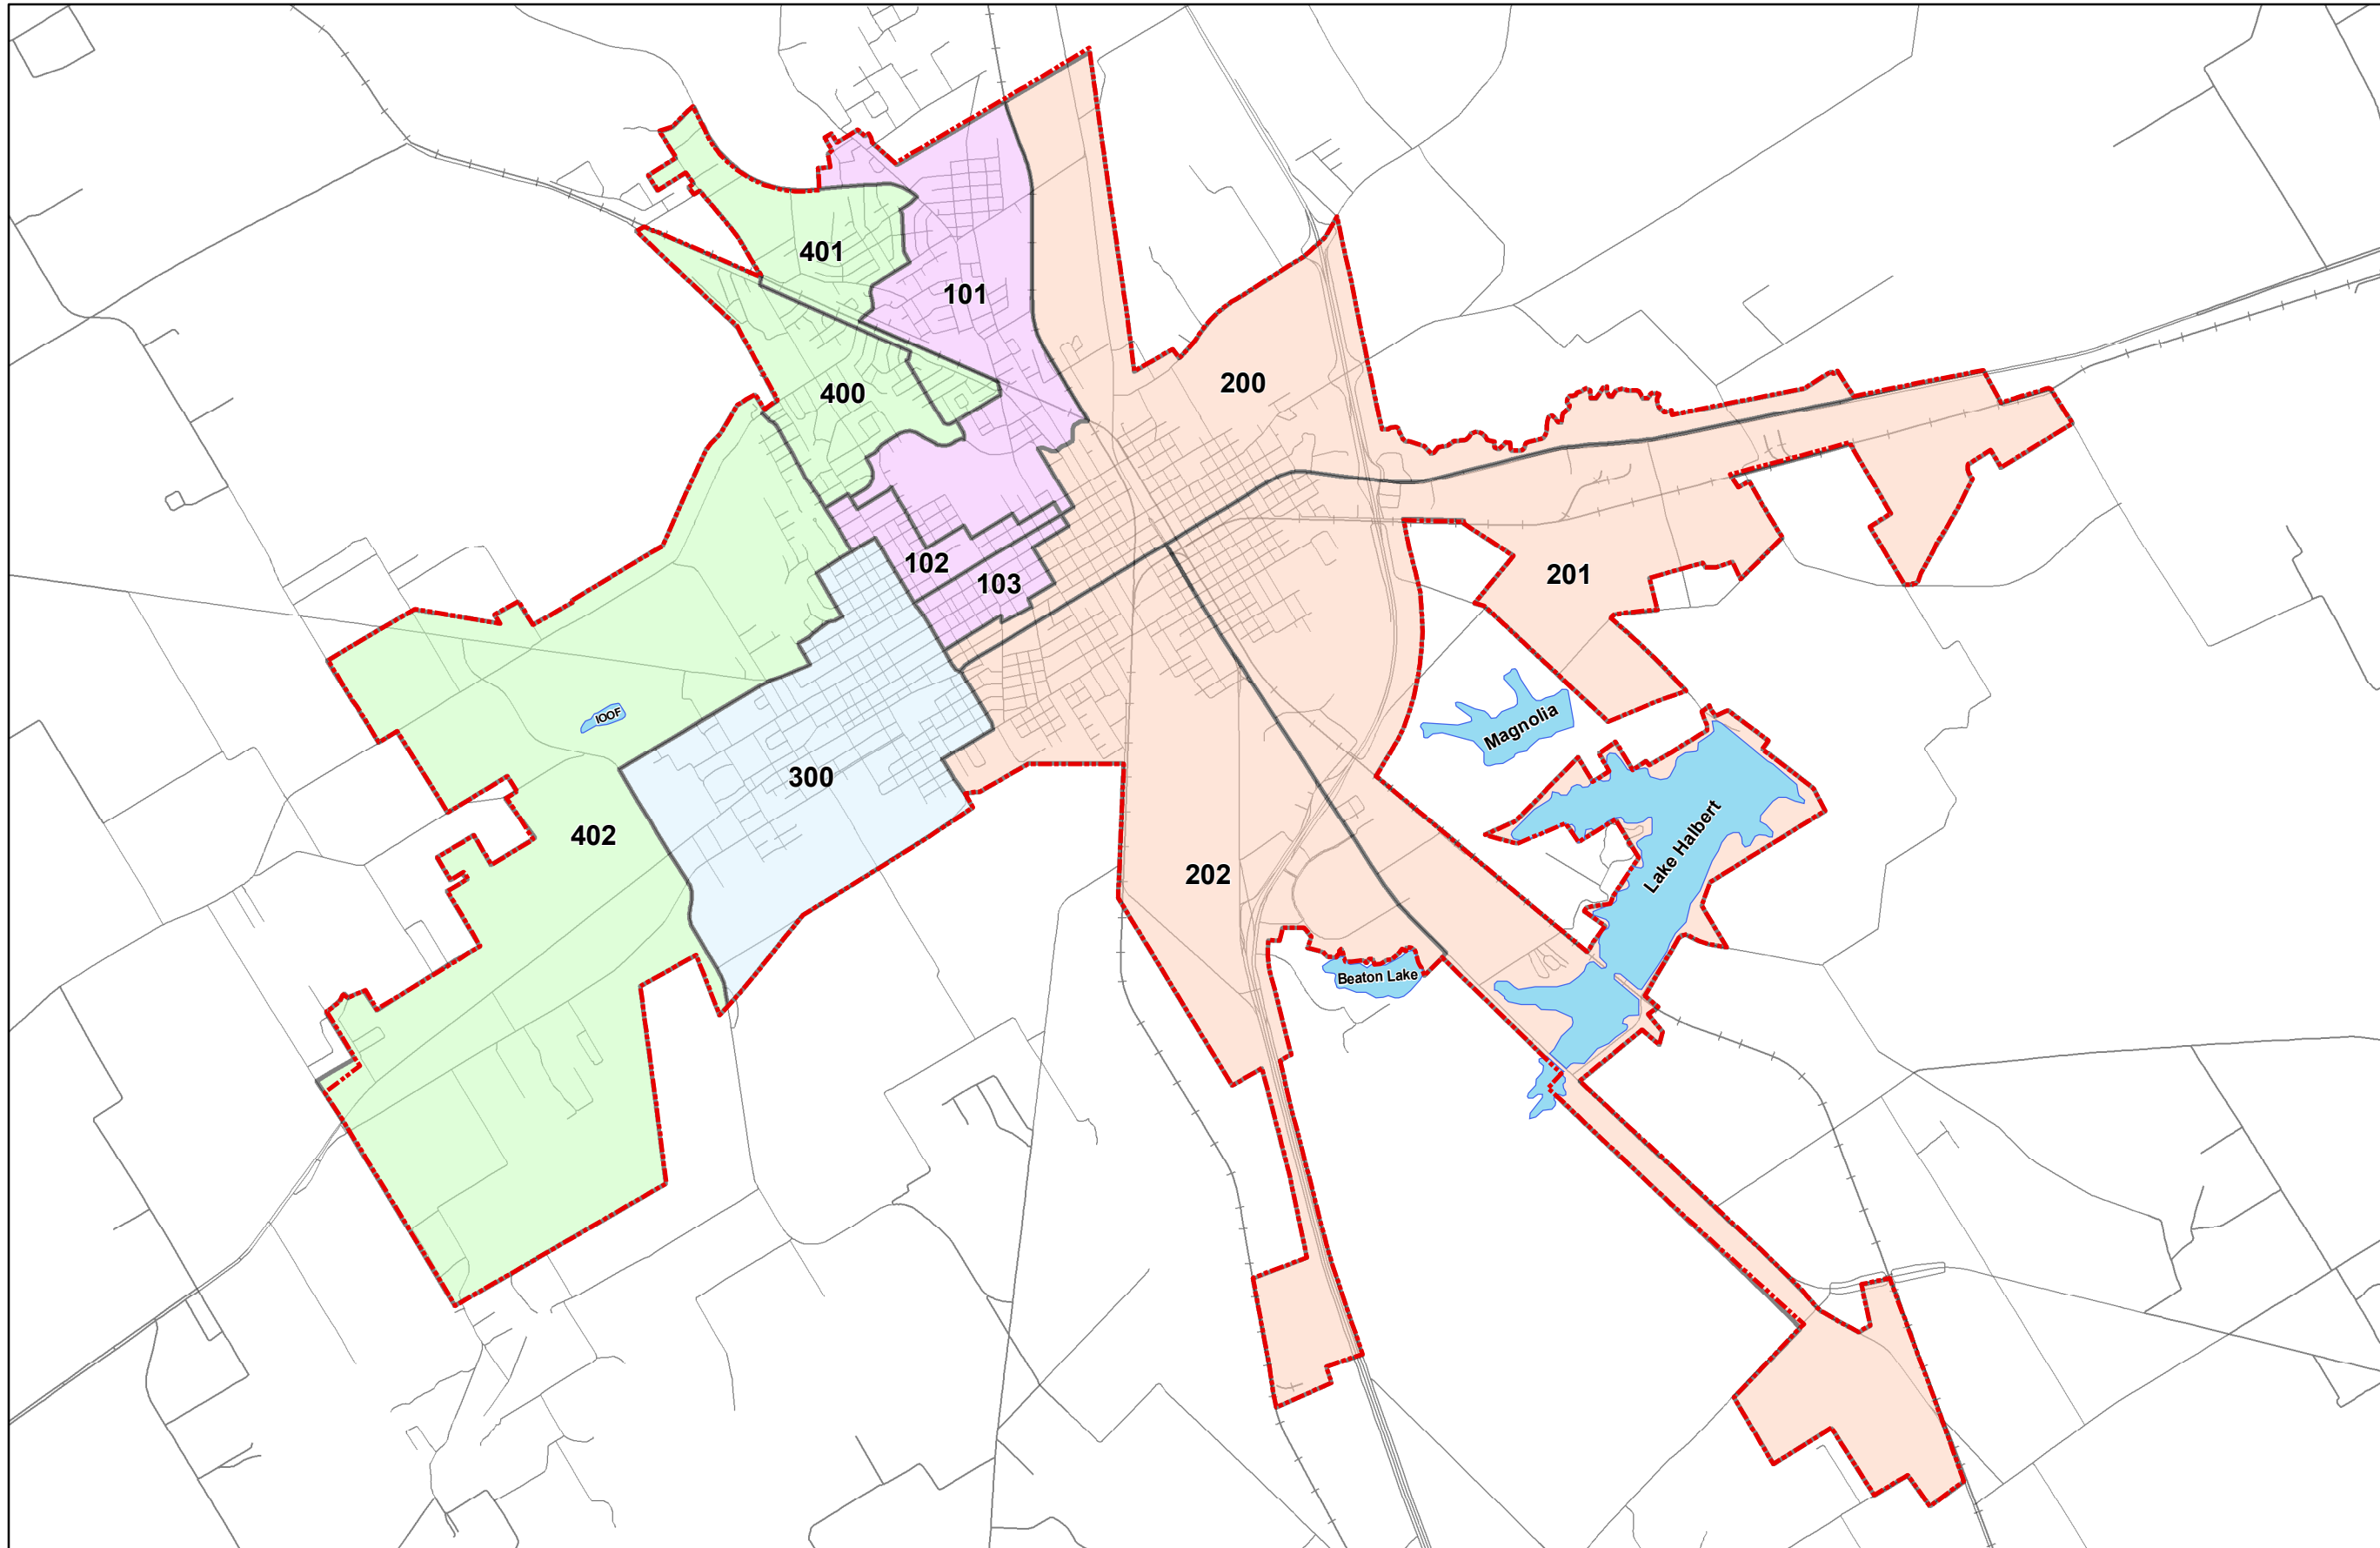

VOTING DISTRICTS

Legend

- City Limits
- Lakes
- Street
- Railroad
- Precinct 1 - Susan Hale
- Precinct 2 - Ruby Williams
- Precinct 3 - John McClung
- Precinct 4 - Jeff Smith

DISCLAIMER

The City of Corsicana provides this information as a public service on an "as is" basis. While we strive to provide accurate and timely information, the City makes no guarantee or warranty as to the accuracy, completeness, or timeliness of the information contained herein.

The information contained does not represent a survey product and should be used for informational purposes only. Use of the information is the sole responsibility of the user. Use of this data indicates a user's unconditional acceptance of all risks associated with its use.